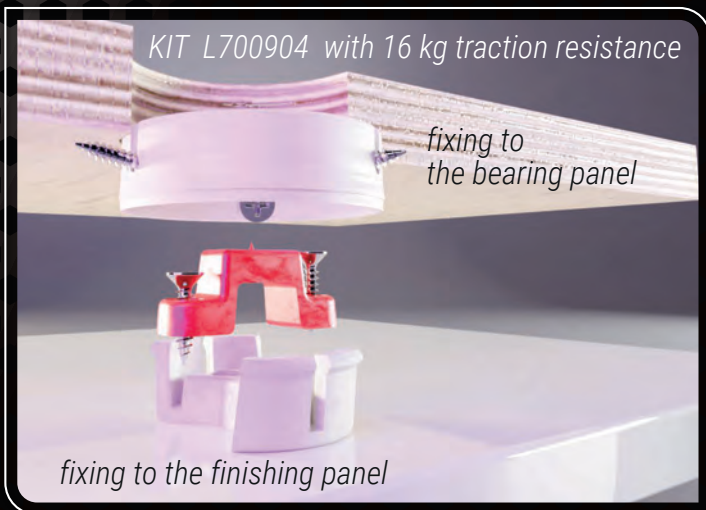

SAFETYFIX
S Y S T E M S
SPAZIO

PRESSURE COUPLING SYSTEM

PRODUCT DESCRIPTION

Spazio 0 is the innovative adjustable pressure coupling system designed for panel mounting on walls and ceilings, which allows the flush fastening of the panels. This means that this system leaves no air gap between the two panels, which therefore remain perfectly in contact with each other, thus limiting the overall space consumption.

COMBINATION

Spazio 0 perfectly matches with Safetyfix fall-arrest and fall restraint solutions.

BENEFITS

- Easy installation (one hole, no rework)
- Precise and fast assembly
- +/- 4mm adjustment in each direction (8mm total)

APPLICATIONS

ACCESSORIES

- collar
- small bridge
- clip

PRODUCT VARIANTS

- **SPAZIO 0 Hard** (cod. L700904) with 16 kg traction resistance
 - **SPAZIO 0 Medium** (cod. L700905) with 8 kg traction resistance
 - **SPAZIO 0 SafetySpring** (cod. L700906) with 10 kg traction resistance
- Ø 3.5 mm countersunk flat head screw - screws not included.

When using adhesives or paints, pay attention to whether they are compatible with polycarbonate.

INSTALLATION

Spazio 0 allows a overall 8 mm (+/- 4mm in any direction) mutual displacement of bearing and finishing panels to allow an ideal positioning of the cladding. If necessary, Spazio 0 allows the possibility of statically binding the support panel to the finishing one, avoiding any type of displacement: simply screw the lower component to the panel and do not use the small bridge.