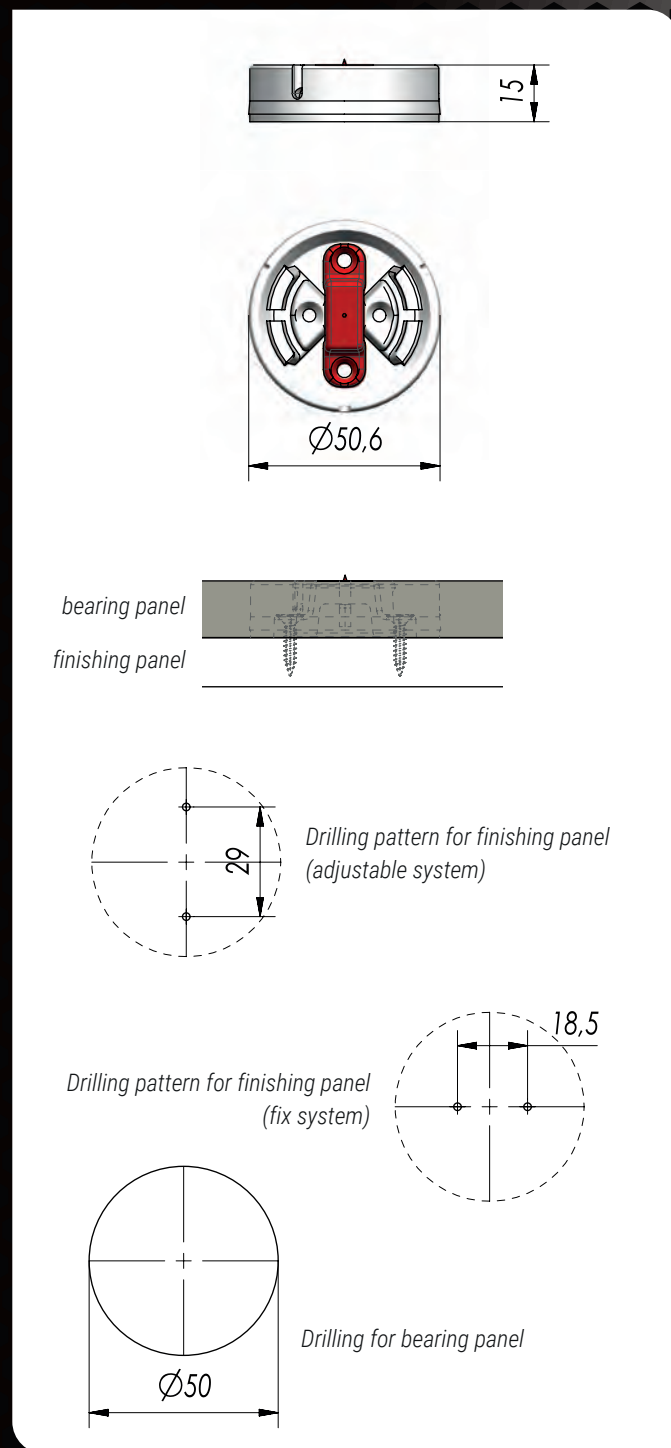

Kit code	Name	Material	Weight	Hole diameter	Tensile strength	Adjustment	Packaging
L700904	Spazio 0 Hard	Recyclable polycarbonate	22 g	50 mm	16 kg	8 mm	100 pcs.
L700905	Spazio 0 Medium	Recyclable polycarbonate	22 g	50 mm	8 kg	8 mm	100 pcs.
L700906	Spazio 0 SafetySpring	Stainless steel and Recyclable polycarbonate	30 g	50 mm	10 kg	10 mm	100 pcs.

The information can change without notice and without responsibility for Biquadro Srl.

Biquadro s.r.l. – Marine division

Address · via Quinta Strada, 15 · 35023 Bagnoli di Sopra (Padova) - Italia

Phone +39 049 9535360 · e-mail marine@biquadro.net

www.biquadromarine.net