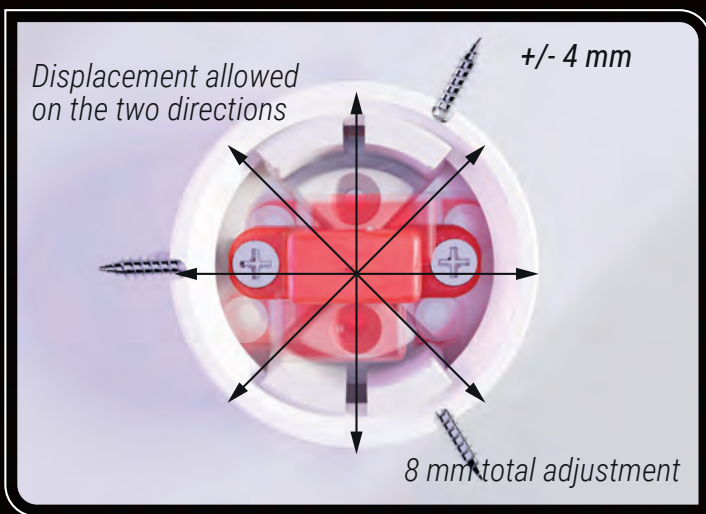

SAFETYFIX
S Y S T E M S
SPAZIO

PRESSURE COUPLING SYSTEM

PRODUCT DESCRIPTION

Spazio 0 is the innovative adjustable pressure coupling system designed for panel mounting on walls and ceilings, which allows the flush fastening of the panels. This means that this system leaves no air gap between the two panels, which therefore remain perfectly in contact with each other, thus limiting the overall space consumption.

COMBINATION

Spazio 0 perfectly matches with Safetyfix fall-arrest and fall restraint solutions.

BENEFITS

- Easy installation (one hole, no rework)
- Precise and fast assembly
- +/- 4mm adjustment in each direction (8mm total)

APPLICATIONS

ACCESSORIES

- collar
- small bridge
- clip

PRODUCT VARIANTS

- **SPAZIO 0 Hard** (cod. L700904) with 16 kg traction resistance
 - **SPAZIO 0 Medium** (cod. L700905) with 8 kg traction resistance
 - **SPAZIO 0 SafetySpring** (cod. L700906) with 10 kg traction resistance
- Ø 3.5 mm countersunk flat head screw - screws not included.

When using adhesives or paints, pay attention to whether they are compatible with polycarbonate.

INSTALLATION

Spazio 0 allows a overall 8 mm (+/- 4mm in any direction) mutual displacement of bearing and finishing panels to allow an ideal positioning of the cladding. If necessary, Spazio 0 allows the possibility of statically binding the support panel to the finishing one, avoiding any type of displacement: simply screw the lower component to the panel and do not use the small bridge.